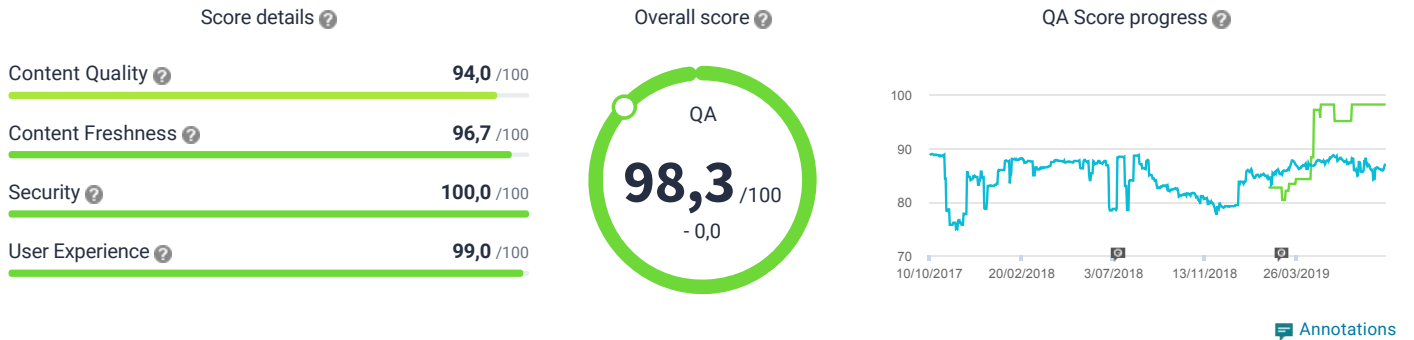

Site
Baarmoederhalskanker
Bevolkingsonderzoek

Quality Assurance

Quality Assurance Overview

Fix These Issues to Improve Your Score

Issue	Points you can gain
Pages that are difficult to read	0,66 points
Images larger than 1MB	0,41 points
Pages with images larger than 1MB	0,27 points
Pages with long sentences	0,23 points
Documents in need of updating	0,16 points

Fixed Issues

Issue	Points already gained
Broken links (overall)	24,50 points
Pages at level 3 and above with broken links ?	21,00 points
Pages at level 2 with broken links ?	10,50 points
Unsafe domains	7,00 points
Misspellings on homepage	5,40 points